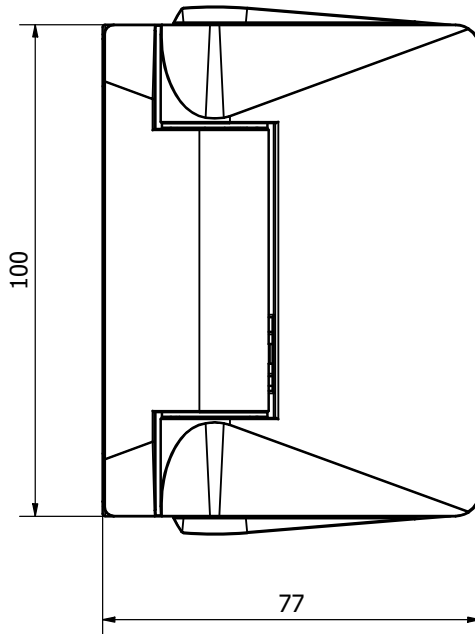

 **ATLANTIC**  
SOFT CLOSE HINGE

530 Glass to wall dimensions

[atlantichinge.com](http://atlantichinge.com)