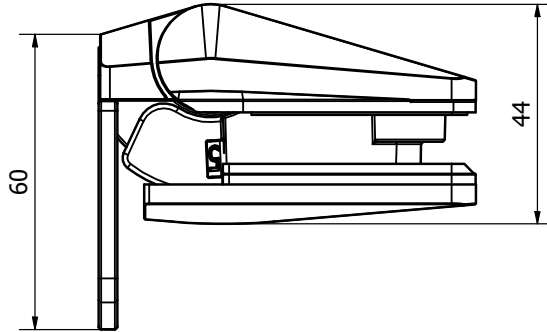

 **ATLANTIC**  
SOFT CLOSE HINGE

530 Glass to wall dimensions

[atlantichinge.com](http://atlantichinge.com)