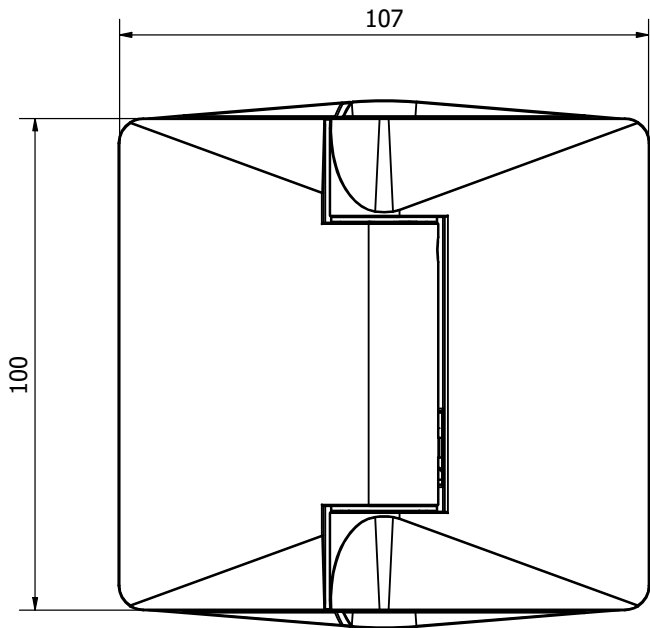

 **ATLANTIC**
SOFT CLOSE HINGE

530 Glass to glass dimensions

atlantichinge.com