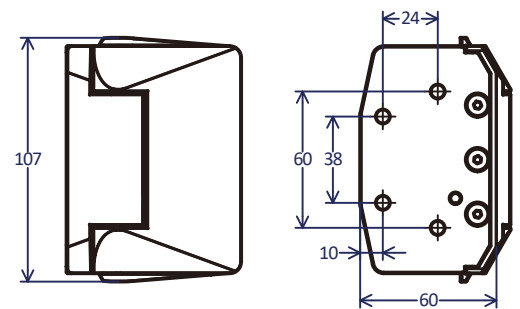

530 Series **GLASS GATE TO WALL HINGE SET**

530W-P (Polished) 530W-S (Satin) 530W-B (Black)

- Duplex 2205 stainless steel
- Soft close with adjustable speed
- Single action
- Non-hold open
- Anti-foot hold