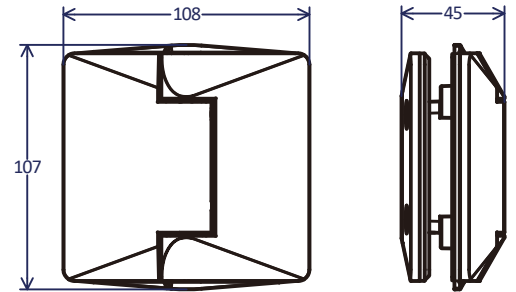

530 Series **GLASS GATE TO WALL HINGE SET**

530W-P (Polished) 530W-S (Satin) 530W-B (Black)

- Duplex 2205 stainless steel
- Soft close with adjustable speed
- Single action
- Non-hold open
- Anti-foot hold